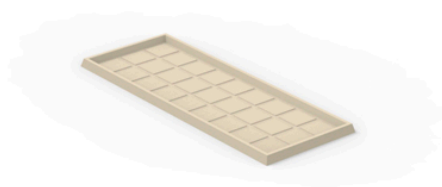

Jardiniere tray 25x65

Info

Description

Pot made of polyethylene resin by rotational moulding. 100% Recyclable. Item suitable for indoor and outdoor use. Available in different finishes.

Weight: 0.28 Kg

PLATO JARDINERA 25 x 65 cm
JARDINIERE PLATE 9³/₄" x 25¹/₂"

Finishes

finishes

Simple

Ref. 43025

white 2001

black 2002

ecru 2003

tortora 2004

clay 2022

ecru granite

cream granite

ice 2101

Matt finishes pot one wall

Simple Lacquered

Ref. 43025F

VONDOM