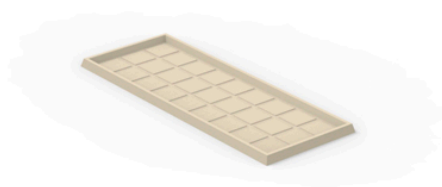

Jardiniere tray 25x65

Info

Description

Pot made of polyethylene resin by rotational moulding. 100% Recyclable. Item suitable for indoor and outdoor use. Available in different finishes.

Weight: 0.28 Kg

PLATO JARDINERA 25 x 65 cm
JARDINIÈRE PLATE 9³/₄" x 25¹/₂"

Finishes

finishes

Simple

Ref. 43025

white 2001

black 2002

ecru 2003

tortora 2004

clay 2022

ecru granite

cream granite

ice 2101

Matt finishes pot one wall

Simple Lacquered

Ref. 43025F

VONDOM