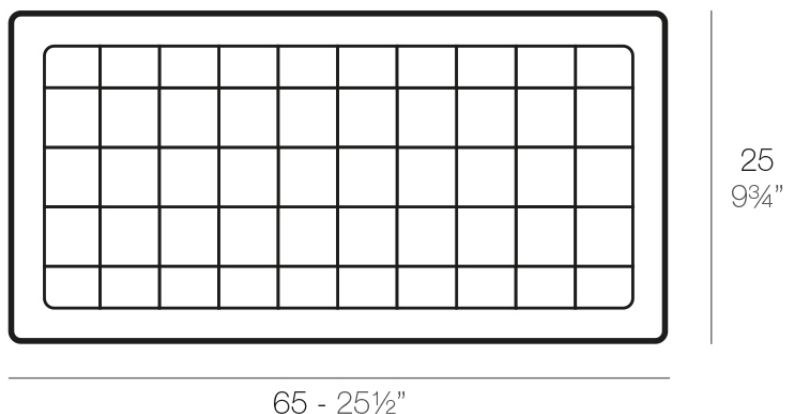

Jardiniere tray 25x65

Info

Description

Pot made of polyethylene resin by rotational moulding. 100% Recyclable. Item suitable for indoor and outdoor use. Available in different finishes.

Weight: 0.28 Kg

PLATO JARDINERA 25 x 65 cm
JARDINIERE PLATE 9³/₄" x 25¹/₂"