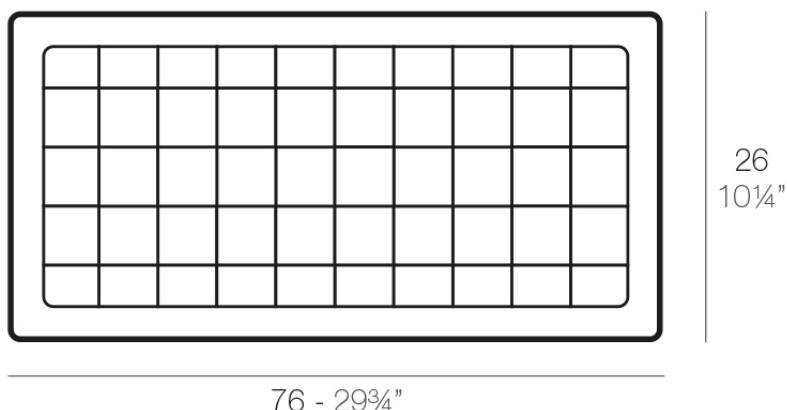

Jardiniere tray 26x76

Info

Description

Pot made of polyethylene resin by rotational moulding. 100% Recyclable. Item suitable for indoor and outdoor use. Available in different finishes.

Weight: 0.35 Kg

PLATO JARDINERA 26 x 76 cm
JARDINIÈRE PLATE 10 $\frac{1}{4}$ " x 29 $\frac{3}{4}$ "