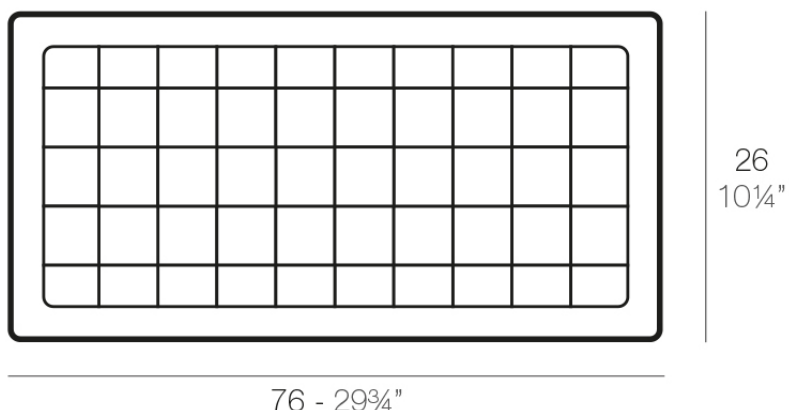

Jardiniere tray 26x76

Info

Description

Pot made of polyethylene resin by rotational moulding. 100% Recyclable. Item suitable for indoor and outdoor use. Available in different finishes.

Weight: 0.35 Kg

PLATO JARDINERA 26 x 76 cm
JARDINIERE PLATE 10¼" x 29¾"