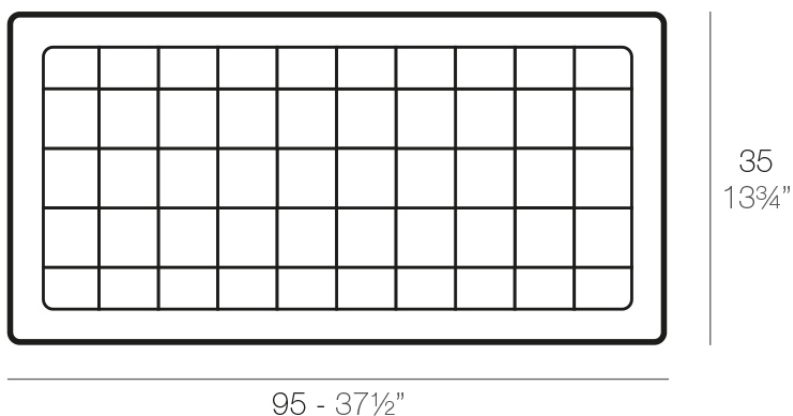

Jardiniere tray 35x95

Info

Description

Pot made of polyethylene resin by rotational moulding. 100% Recyclable. Item suitable for indoor and outdoor use. Available in different finishes.

Weight: 0.65 Kg

PLATO JARDINERA 35 x 95 cm
JARDINIÈRE PLATE 13³/₄" x 37¹/₂"