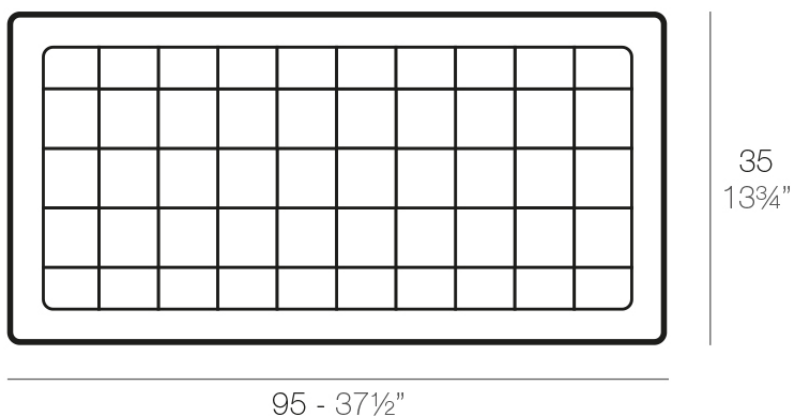

## Jardiniere tray 35x95

### Description

Pot made of polyethylene resin by rotational moulding. 100% Recyclable. Item suitable for indoor and outdoor use. Available in different finishes.

Weight: 0.65 Kg

PLATO JARDINERA 35 x 95 cm  
JARDINIÈRE PLATE 13<sup>3</sup>/<sub>4</sub>" x 37<sup>1</sup>/<sub>2</sub>"