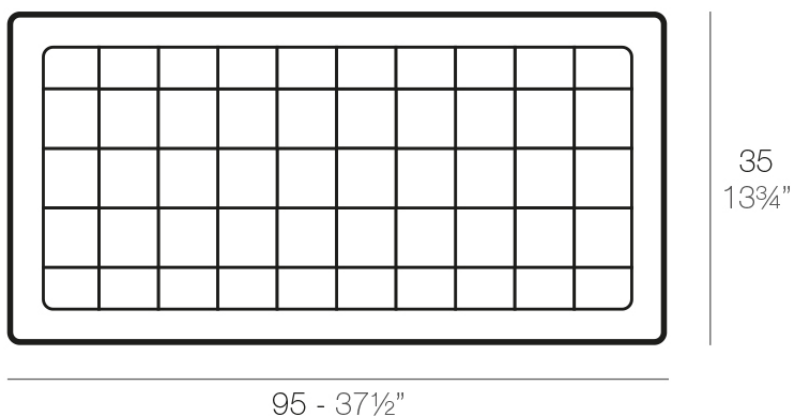

Jardiniere tray 35x95

Info

Description

Pot made of polyethylene resin by rotational moulding. 100% Recyclable. Item suitable for indoor and outdoor use. Available in different finishes.

Weight: 0.65 Kg

PLATO JARDINERA 35 x 95 cm
JARDINIÈRE PLATE 13³/₄" x 37¹/₂"