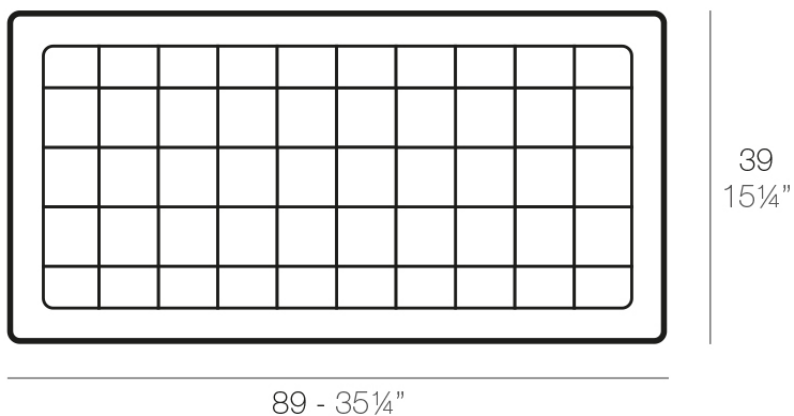

Jardiniere tray 39x89

Info

Description

Pot made of polyethylene resin by rotational moulding. 100% Recyclable. Item suitable for indoor and outdoor use. Available in different finishes.

Weight: 0.7 Kg

PLATO JARDINERA 39 x 89 cm
JARDINIÈRE PLATE 15¼" x 35¼"