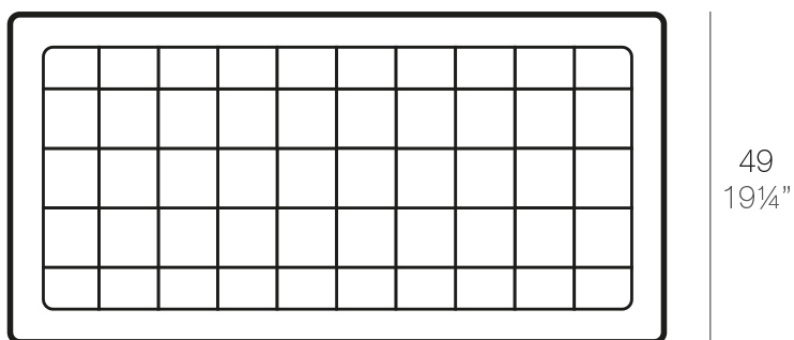

Jardiniere tray 49x109

Info

Description

Pot made of polyethylene resin by rotational moulding. 100% Recyclable. Item suitable for indoor and outdoor use. Available in different finishes.

Weight: 2.2 Kg

109 - 42 $\frac{3}{4}$ "

PLATO JARDINERA 49 x 109 cm
JARDINIÈRE PLATE 19 $\frac{1}{4}$ " x 42 $\frac{3}{4}$ "

Finishes

finishes

Simple

Ref. 43049

white 2001

black 2002

ecru 2003