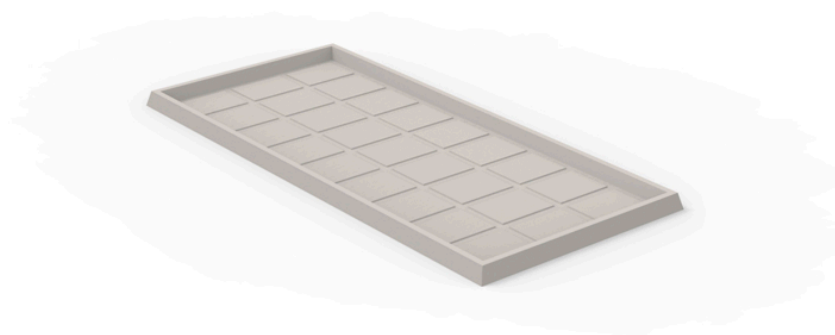

## Jardiniere tray 60x130

### Description

Pot made of polyethylene resin by rotational moulding. 100% Recyclable. Item suitable for indoor and outdoor use. Available in different finishes.

Weight: 3.2 Kg

PLATO JARDINERA 60 x 130 cm  
JARDINIERE PLATE 23½" x 51¼"