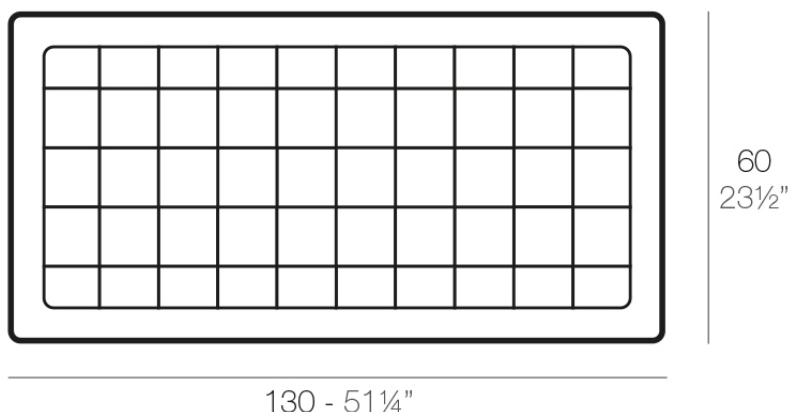

## Jardiniere tray 60x130

### Description

Pot made of polyethylene resin by rotational moulding. 100% Recyclable. Item suitable for indoor and outdoor use. Available in different finishes.

Weight: 3.2 Kg

PLATO JARDINERA 60 x 130 cm  
JARDINIERE PLATE 23½" x 51¼"