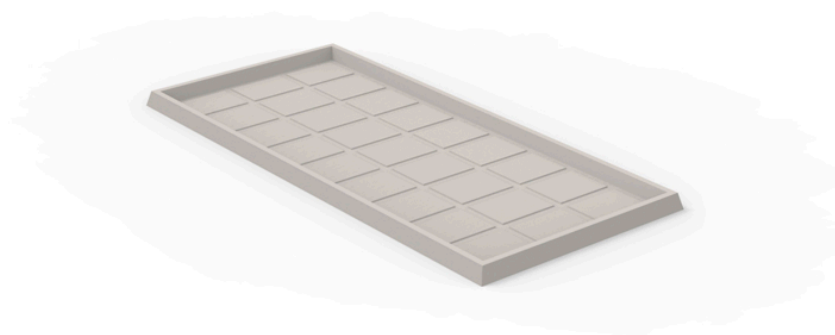

Jardiniere tray 60x130

Info

Description

Pot made of polyethylene resin by rotational moulding. 100% Recyclable. Item suitable for indoor and outdoor use. Available in different finishes.

Weight: 3.2 Kg

PLATO JARDINERA 60 x 130 cm
JARDINIÈRE PLATE 23½" x 51¼"

Finishes

finishes

Simple

Ref. 43060

white 2001

black 2002

ecru 2003

tortora 2004

clay 2022

ecru granite

cream granite

ice 2101

Matt finishes pot one wall

Simple Lacquered

Ref. 43060F

VONDONM