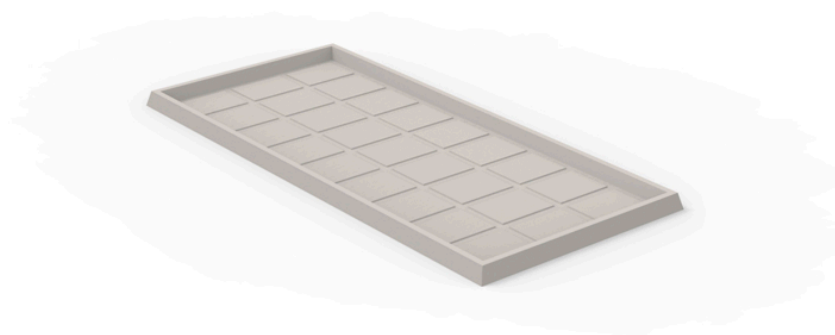

Jardiniere tray 60x130

Info

Description

Pot made of polyethylene resin by rotational moulding. 100% Recyclable. Item suitable for indoor and outdoor use. Available in different finishes.

Weight: 3.2 Kg

PLATO JARDINERA 60 x 130 cm
JARDINIÈRE PLATE 23½" x 51¼"

Finishes

finishes

Simple

Ref. 43060

white 2001

black 2002

ecru 2003

tortora 2004

clay 2022

ecru granite

cream granite

ice 2101

Matt finishes pot one wall

Simple Lacquered

Ref. 43060F

VONDOM