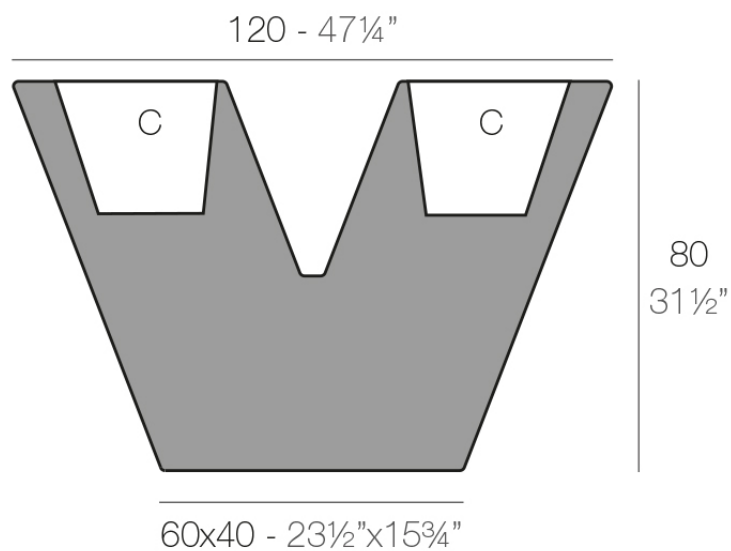

Info

Description

Pot made of polyethylene resin by rotational moulding. 100% Recyclable. Item suitable for indoor and outdoor use. Available in different finishes.

Weight: 16 Kg

UVE 120 x 40 x 80 cm
UVE 47 1/4\" x 15 3/4\" x 31 1/2\"