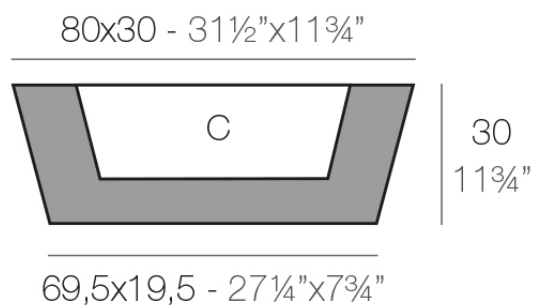

### Description

Pot made of polyethylene resin by rotational moulding. 100% Recyclable. Item suitable for indoor and outdoor use. Available in different finishes.

Weight: 5.22 Kg

JARDINERA CÓNICA 80 x 30 cm  
CONIC JARDINIÈRE 31½" x 11¾"