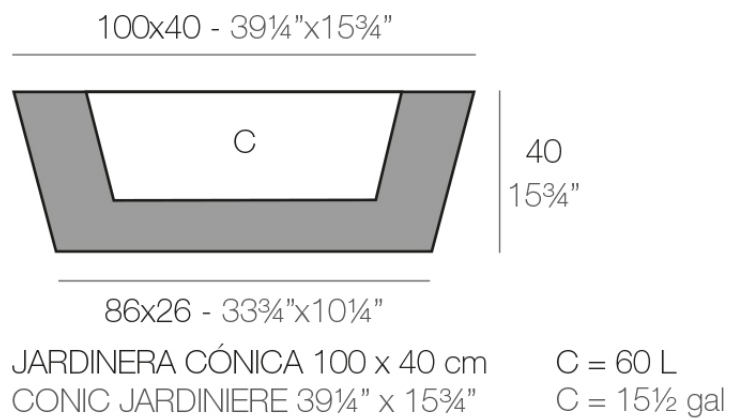

Info

Description

Pot made of polyethylene resin by rotational moulding. 100% Recyclable. Item suitable for indoor and outdoor use. Available in different finishes.

Weight: 10.08 Kg

Finishes

finishes

Basic

Ref. 43640A