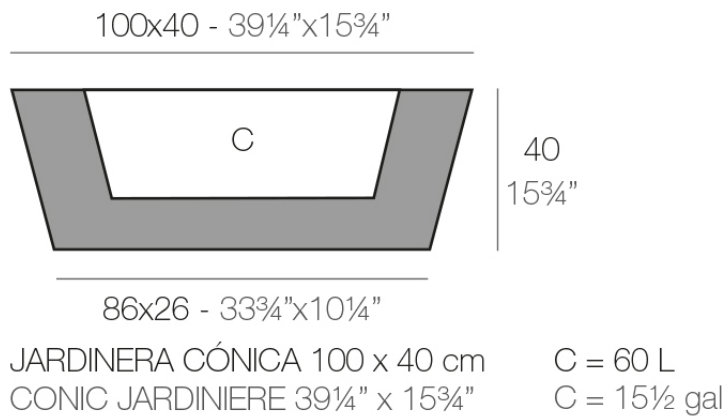

### Description

Pot made of polyethylene resin by rotational moulding. 100% Recyclable. Item suitable for indoor and outdoor use. Available in different finishes.

Weight: 10.08 Kg