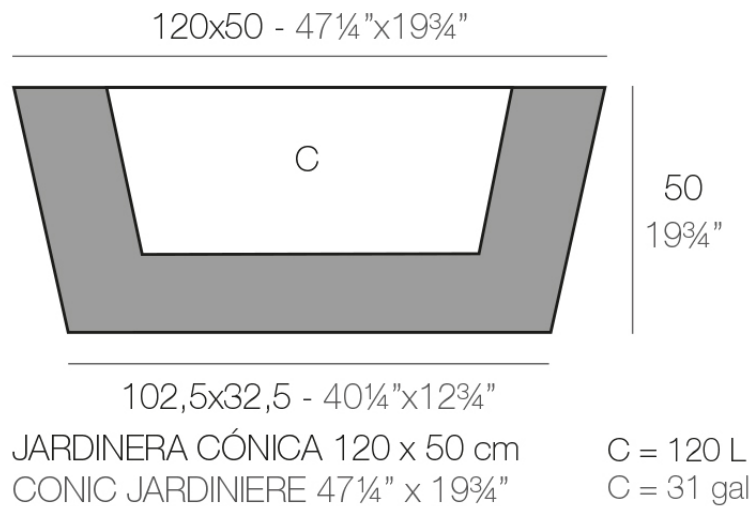

Info

Description

Pot made of polyethylene resin by rotational moulding. 100% Recyclable. Item suitable for indoor and outdoor use. Available in different finishes.

Weight: 16.35 Kg

Finishes

finishes

Basic

Ref. 43650A