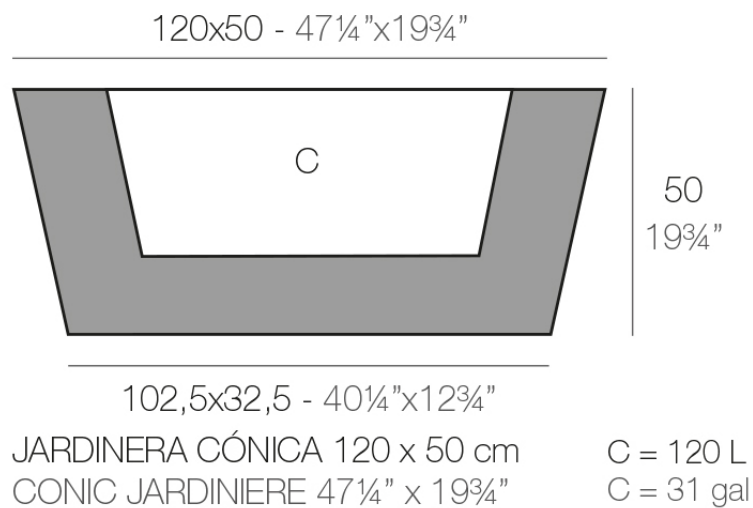

Info

Description

Pot made of polyethylene resin by rotational moulding. 100% Recyclable. Item suitable for indoor and outdoor use. Available in different finishes.

Weight: 16.35 Kg

Finishes

finishes

Basic

Ref. 43650A