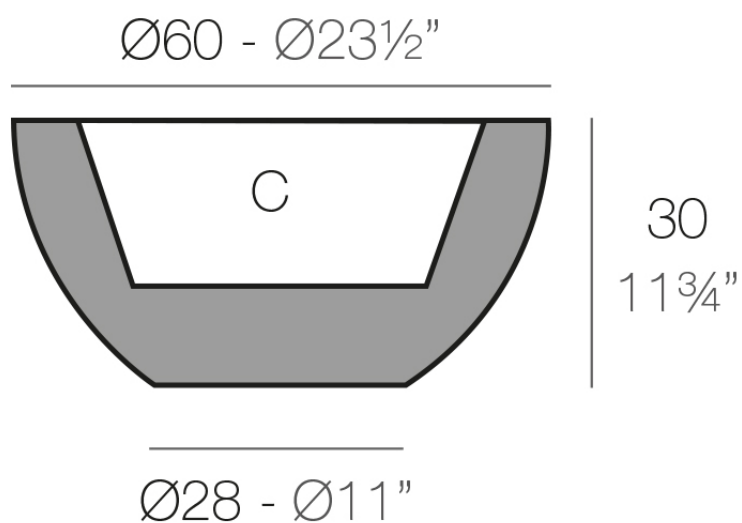

Info

Description

Pot made of polyethylene resin by rotational moulding. 100% Recyclable. Item suitable for indoor and outdoor use. Available in different finishes.

Weight: 4 Kg

SFERA $\text{Ø}60$ cm

C = 23 L

SFERA $\text{Ø}23\frac{1}{2}"$

C = 6 gal

Finishes

finishes

Basic

Ref. 43860A

white 2001

black 2002