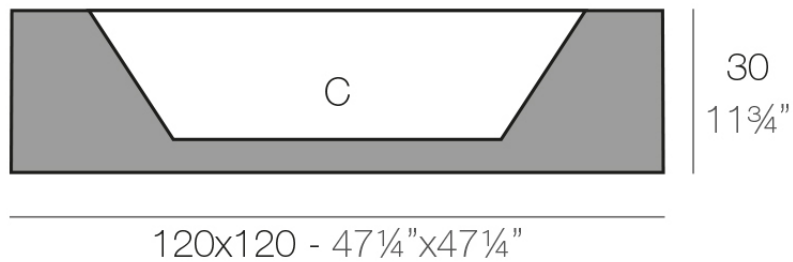

Info

Description

Pot made of polyethylene resin by rotational moulding. 100% Recyclable. Item suitable for indoor and outdoor use. Available in different finishes.

Weight: 17 Kg

LAND 120 C = 160 L x 24 cm
LAND 47¹/₄" C = 42¹/₂ gal