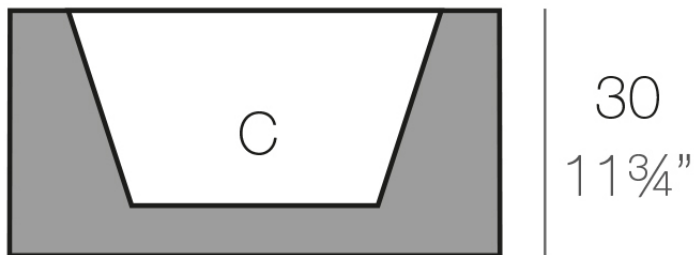

Info

Description

Pot made of polyethylene resin by rotational moulding. 100% Recyclable. Item suitable for indoor and outdoor use. Available in different finishes.

Weight: 6 Kg

60x60 - 23½"x23½"

LAND 60 C = 30 L 46 x 24 cm

LAND 23½" C = 8 gal 18" x 9½"

Finishes

finishes

Basic

Ref. 43960A

white 2001

black 2002

ecru 2003