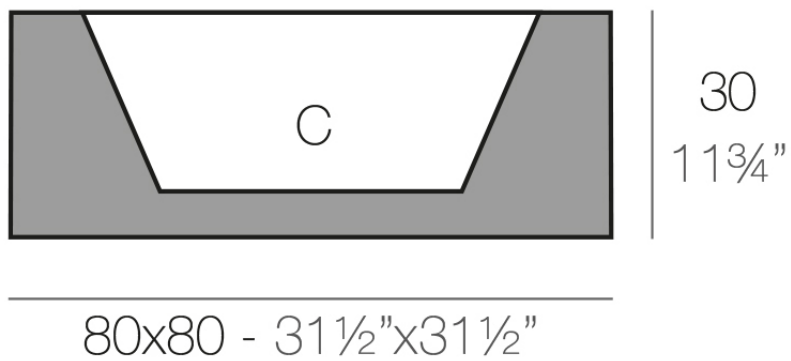

### Description

Pot made of polyethylene resin by rotational moulding. 100% Recyclable. Item suitable for indoor and outdoor use. Available in different finishes.

Weight: 8 Kg

LAND 80      C = 70 L 51 x 24 cm  
LAND 31<sup>1</sup>/<sub>2</sub>"      C = 18<sup>1</sup>/<sub>4</sub> gal 9.5"