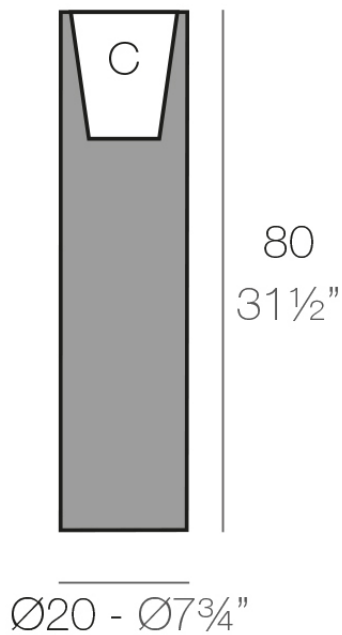

Info

Description

Pot made of polyethylene resin by rotational moulding. 100% Recyclable. Item suitable for indoor and outdoor use. Available in different finishes.

Weight: 2.5 Kg

TORRE Ø20 cm

C = 5 L x 20 cm

TOWER Ø7³/₄"

C = 1¹/₄ gal⁷/₄"

Finishes

finishes

Basic

Ref. 44020A

white 2001

black 2002