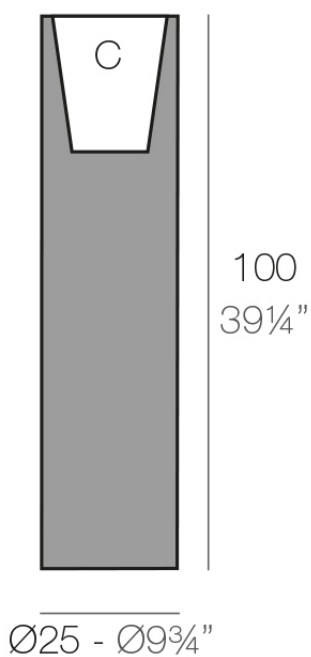

Info

Description

Pot made of polyethylene resin by rotational moulding. 100% Recyclable. Item suitable for indoor and outdoor use. Available in different finishes.

Weight: 4.2 Kg

TORRE Ø25 cm
TOWER Ø9 3/4"

C = 9 L x 24 cm
C = 2 1/4 gal 9 1/2"

Finishes

finishes

Basic

Ref. 44025A

white 2001

black 2002

ecru 2003