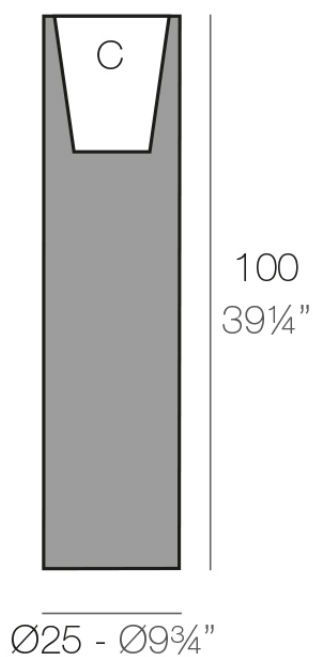

### Description

Pot made of polyethylene resin by rotational moulding. 100% Recyclable. Item suitable for indoor and outdoor use. Available in different finishes.

Weight: 4.2 Kg

TORRE Ø25 cm  
TOWER Ø9 3/4"

C = 9 L x 24 cm  
C = 2 1/4 gal 9 1/2"