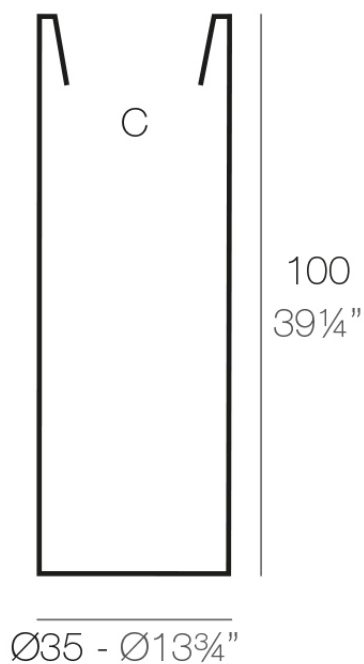

### Description

Pot made of polyethylene resin by rotational moulding. 100% Recyclable. Item suitable for indoor and outdoor use. Available in different finishes.

Weight: 0.15 Kg

TORRE Ø35 cm  
TOWER Ø13<sup>3</sup>/<sub>4</sub>"

C = 96 L x 32 cm  
C = 25<sup>1</sup>/<sub>4</sub> gal 2<sup>1</sup>/<sub>2</sub>"