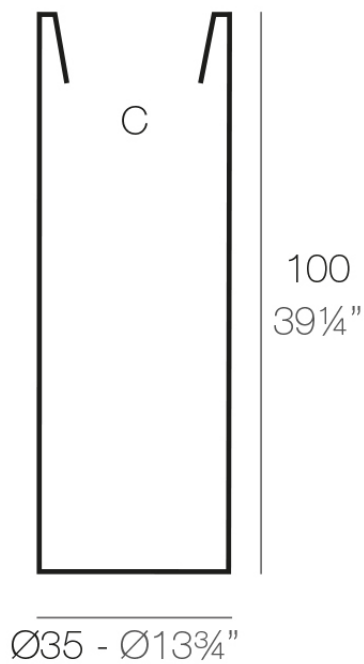

Info

Description

Pot made of polyethylene resin by rotational moulding. 100% Recyclable. Item suitable for indoor and outdoor use. Available in different finishes.

Weight: 0.15 Kg

TORRE Ø35 cm
TOWER Ø13 3/4"

C = 96 L x 32 cm
C = 25 1/4 gal 2 1/2"

Finishes

finishes

Simple

Ref. 44035

white 2001

black 2002

ecru 2003