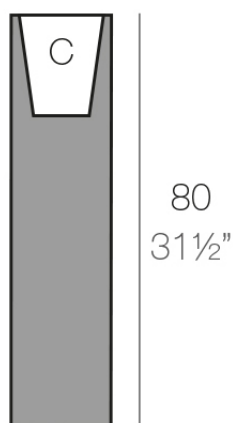

Info

Description

Pot made of polyethylene resin by rotational moulding. 100% Recyclable. Item suitable for indoor and outdoor use. Available in different finishes.

Weight: 3.1 Kg

20 - 7³/₄"

TORRE CUADRADA Ø20 cm
SQUARE TOWER Ø7³/₄"

C = 5 L 17 x 20 cm
C = 1¹/₄ gal 7³/₄ x 7³/₄"

Finishes

finishes

Basic

Ref. 44120A

white 2001

black 2002

ecru 2003