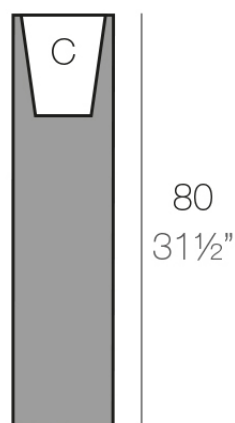

Info

Description

Pot made of polyethylene resin by rotational moulding. 100% Recyclable. Item suitable for indoor and outdoor use. Available in different finishes.

Weight: 3.1 Kg

20 - 7³/₄"

TORRE CUADRADA Ø20 cm
SQUARE TOWER Ø7³/₄"

C = 5 L 17 x 20 cm
C = 1¹/₄ gal 7³/₄ x 7³/₄"