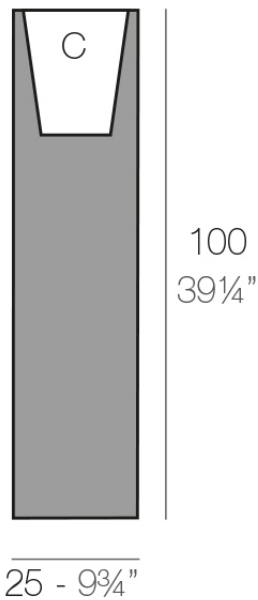

### Description

Pot made of polyethylene resin by rotational moulding. 100% Recyclable. Item suitable for indoor and outdoor use. Available in different finishes.

Weight: 5.5 Kg

TORRE CUADRADA Ø25 cm      C = 9 L 20 x 24 cm  
SQUARE TOWER Ø9¾"      C = 2¼ gal 11" x 9½"