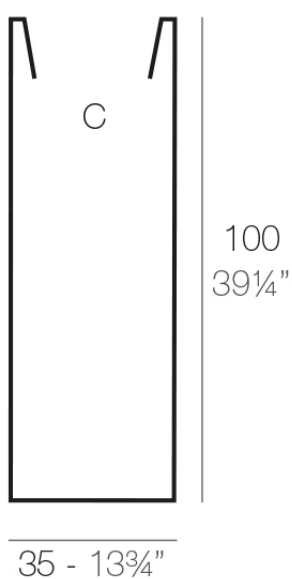

Info

Description

Weight: 9 Kg

TORRE CUADRADA Ø35 cm
SQUARE TOWER Ø13 3/4"

C = 122 L x 100 cm
C = 32 gal 1 1/2" x 39 1/4"

Finishes

finishes

Simple