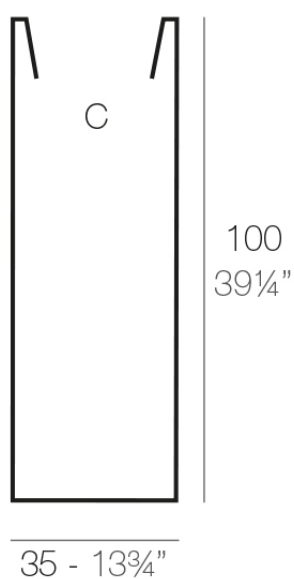

Info

Description

Weight: 9 Kg

TORRE CUADRADA Ø35 cm
SQUARE TOWER Ø13 3/4"

C = 122 L x 100 cm
C = 32 gal 1 1/2" x 39 1/4"

Finishes

finishes

Simple