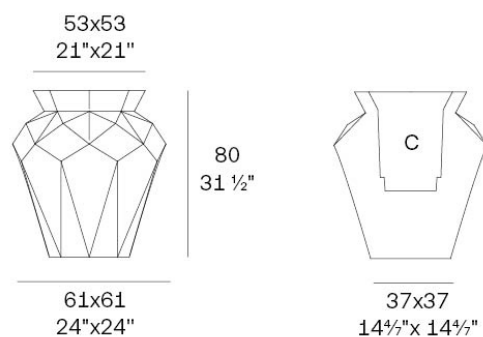

Info

Description

Weight: 10 Kg

Origami. Hanami Planter 80
Origami. Hanami Macetero 80
C = 40x40x48 15 3/4"x15 3/4"x19"
21 L - 5 2/3 Gal
44200

Finishes

finishes

Basic

Ref. 44200A