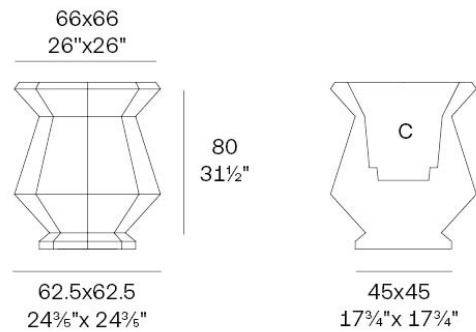

Info

Description

Weight: 11.17 Kg

Origami. Kashi Planter 80
Origami. Kashi Macetero 80
C = 55x55x47 21²/₃"x21²/₃"x18¹/₂"
31 L - 8 ¹/₈ Gal
44202

Finishes

finishes

Basic

Ref. 44202A