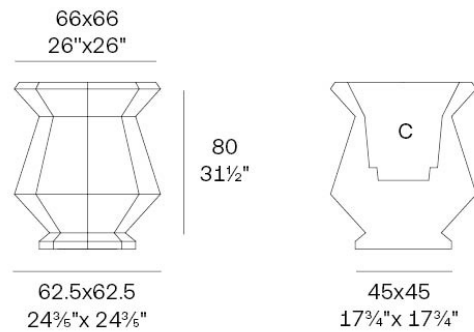

Info

Description

Weight: 11.17 Kg

Origami. Kashi Planter 80
Origami. Kashi Macetero 80
C = 55x55x47 21⅔"x21⅔"x18½"
31 L - 8 ⅓ Gal
44202

Finishes

finishes

Basic

Ref. 44202A