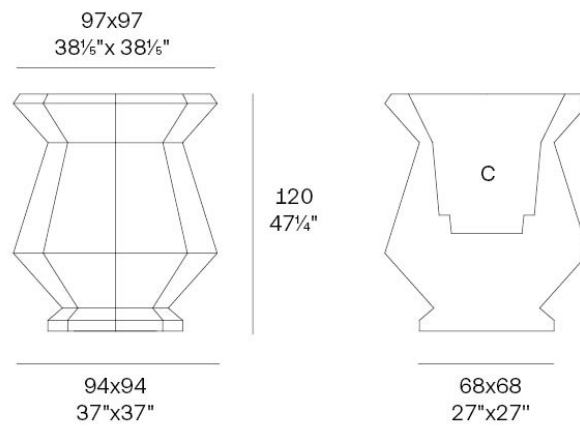

Info

Description

Weight: 24.46 Kg

Origami. Kashi Planter 120
Origami. Kashi Macetero 120
C = 82x82x63 - 32 $\frac{1}{3}$ "x32 $\frac{1}{3}$ "x24 $\frac{1}{6}$ "
170 L - 45 Gal
44203

Finishes

finishes

Basic

Ref. 44203A