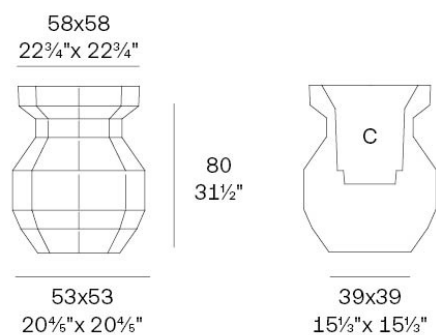

Info

Description

Weight: 9.73 Kg

Origami. Yuri Planter 80
Origami. Yuri Macetero 80
C = 47x47x48 - 18¹/₂"x18¹/₂"x19"
21 L - 5 ²/₃ Gal
44204

Finishes

finishes

Basic

Ref. 44204A