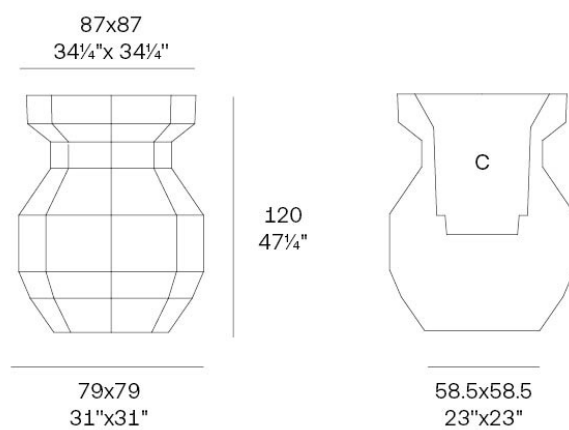

Info

Description

Weight: 23.58 Kg

Origami. Yuri Planter 120
Origami. Yuri Macetero 120
C = 70x70x63 - 27 2/3"x27 2/3"x25"
125 L - 33 Gal
44205

Finishes

finishes

Basic

Ref. 44205A