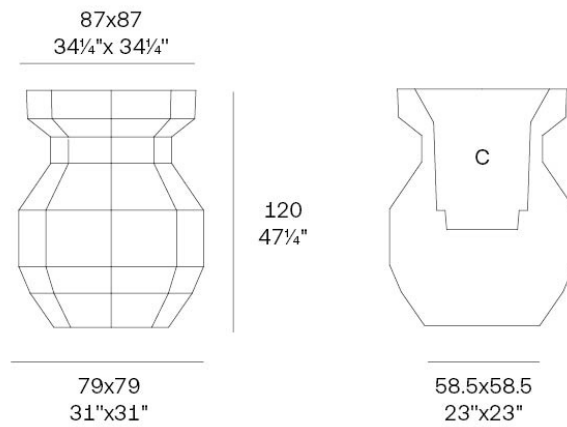

Info

Description

Weight: 23.58 Kg

Origami. Yuri Planter 120
Origami. Yuri Macetero 120
C = 70x70x63 - 27 2/3"x27 2/3"x25"
125 L - 33 Gal
44205

Finishes

finishes

Basic

Ref. 44205A