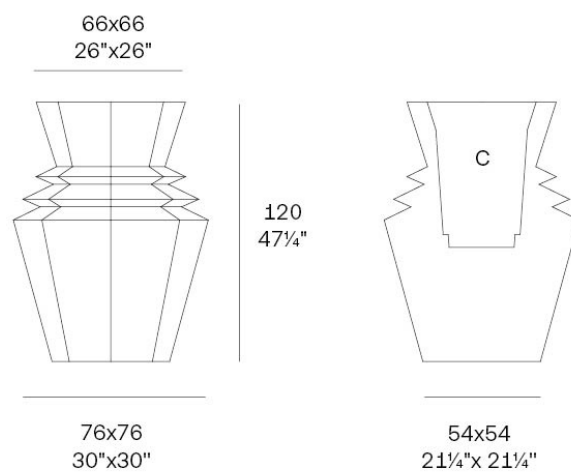

Info

Description

Weight: 20.59 Kg

Origami. Hinoki Planter 120
Origami. Hinoki Macetero 120
C = 67x67x63 - 26 1/3"x26 1/3"x24 1/6"
105 L - 27 3/8 Gal
44209

Finishes

finishes

Basic

Ref. 44209A