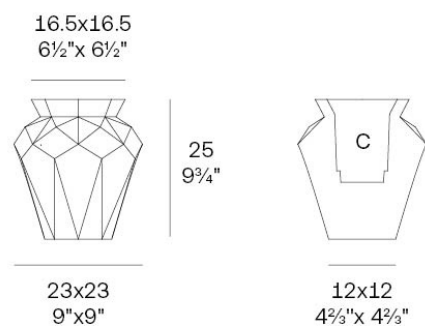

Info

Description

Weight: 1.25 Kg

Origami. Hanami Planter 25
Origami. Hanami Macetero 25
C = 12.5x12.5x15 - 5"x5"x6"
1.15 L - ⅓ Gal
44210

Finishes

finishes

Basic

Ref. 44210A