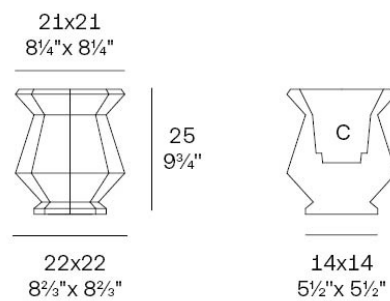

Info

Description

Weight: 1.32 Kg

Origami. Kashi Planter 25
Origami. Kashi Macetero 25
C = 17x17x15 6 2/3"x6 2/3"x6"
1.3 L - 1/3 Gal
44211

Finishes

finishes

Basic

Ref. 44211A