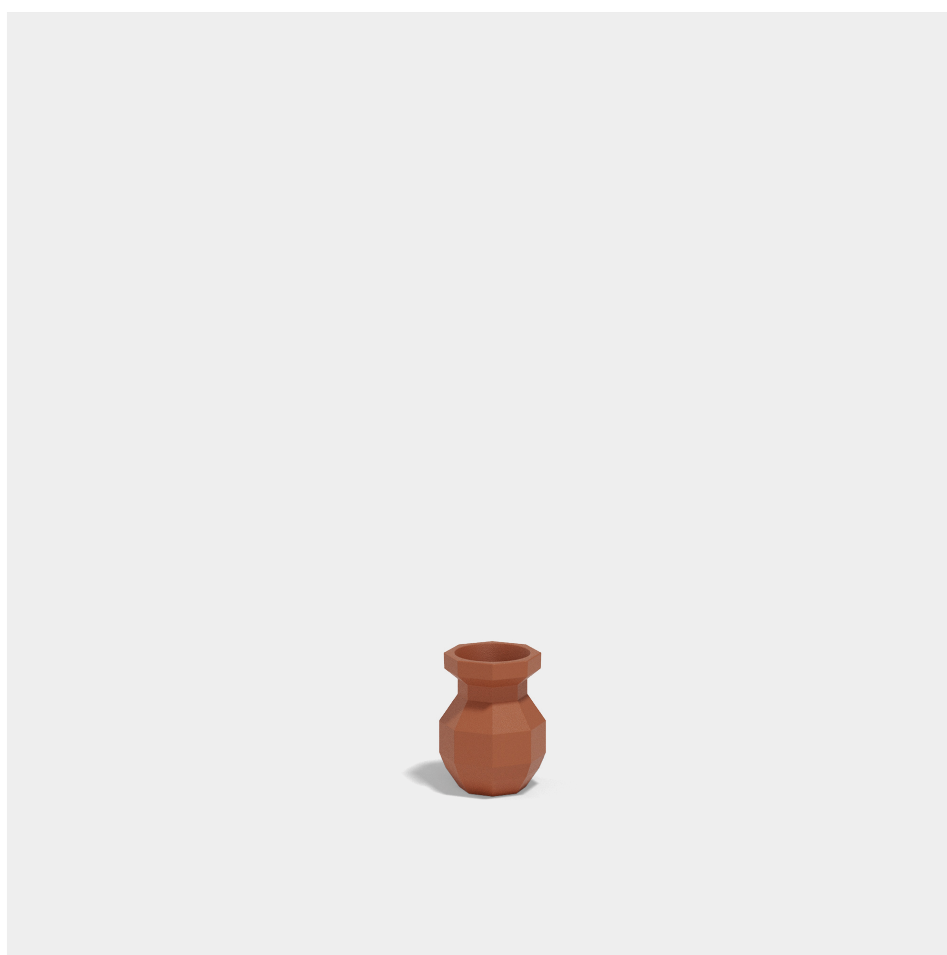

Origami yuri 20x20x25

by Studio Vondom

A collection of design pieces by Studio Vondom where the millenary tradition of the Japanese art of paper folding merges with the avant-garde of contemporary design.