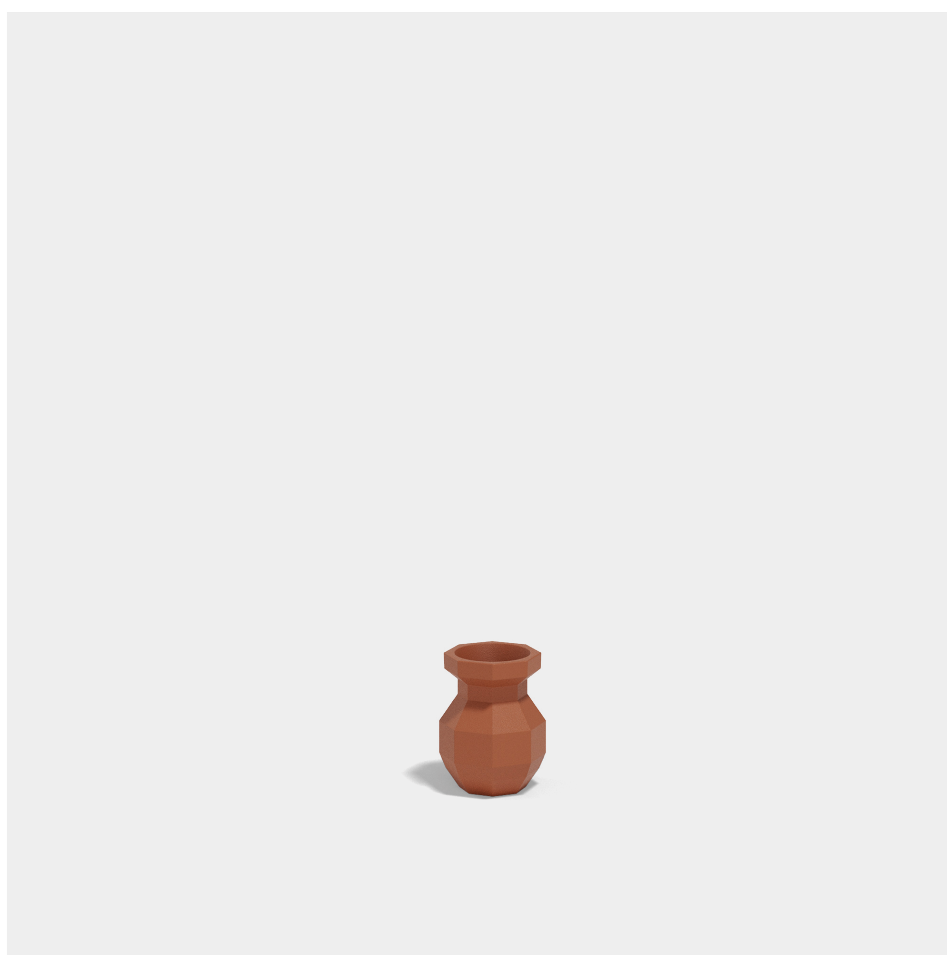

Info

Description

Weight: 1.2 Kg

Origami. Yuri Planter 25
Origami. Yuri Macetero 25
C = 14.5x14.5x15 - 5 2/3"x5 2/3"x6"
1.15 L - 1/8 Gal
44212

Finishes

finishes

Basic

Ref. 44212A