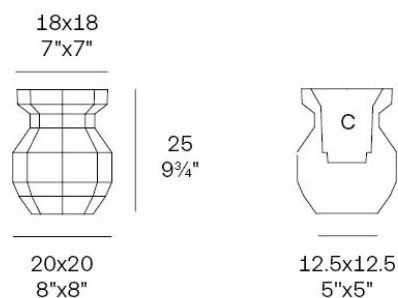

Info

Description

Weight: 1.2 Kg

Origami. Yuri Planter 25
Origami. Yuri Macetero 25
C = 14.5x14.5x15 - 5 2/3"x5 2/3"x6"
1.15 L - 1/8 Gal
44212

Finishes

finishes

Basic

Ref. 44212A