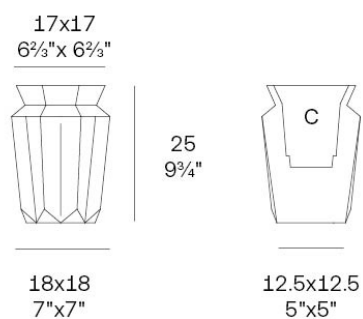

Info

Description

Weight: 1.16 Kg

Origami. Hasu Planter 25
Origami. Hasu Macetero 25
C = 11x11x15 - 4 1/3" x 4 1/3" x 6"
1.1 L - 1/3 Gal
44213

Finishes

finishes

Basic

Ref. 44213A