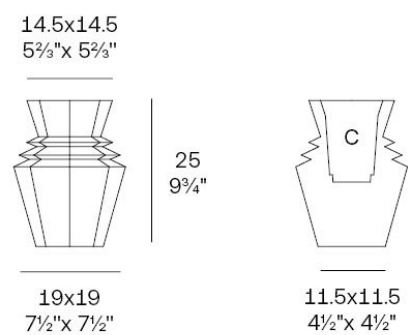

Info

Description

Weight: 1.07 Kg

Origami. Hinoki Planter 25
Origami. Hinoki Macetero 25
C = 14x14x15 - 5 1/2"x5 1/2"x6"
0.8 L - 1/3 Gal
44214

Finishes

finishes

Basic

Ref. 44214A