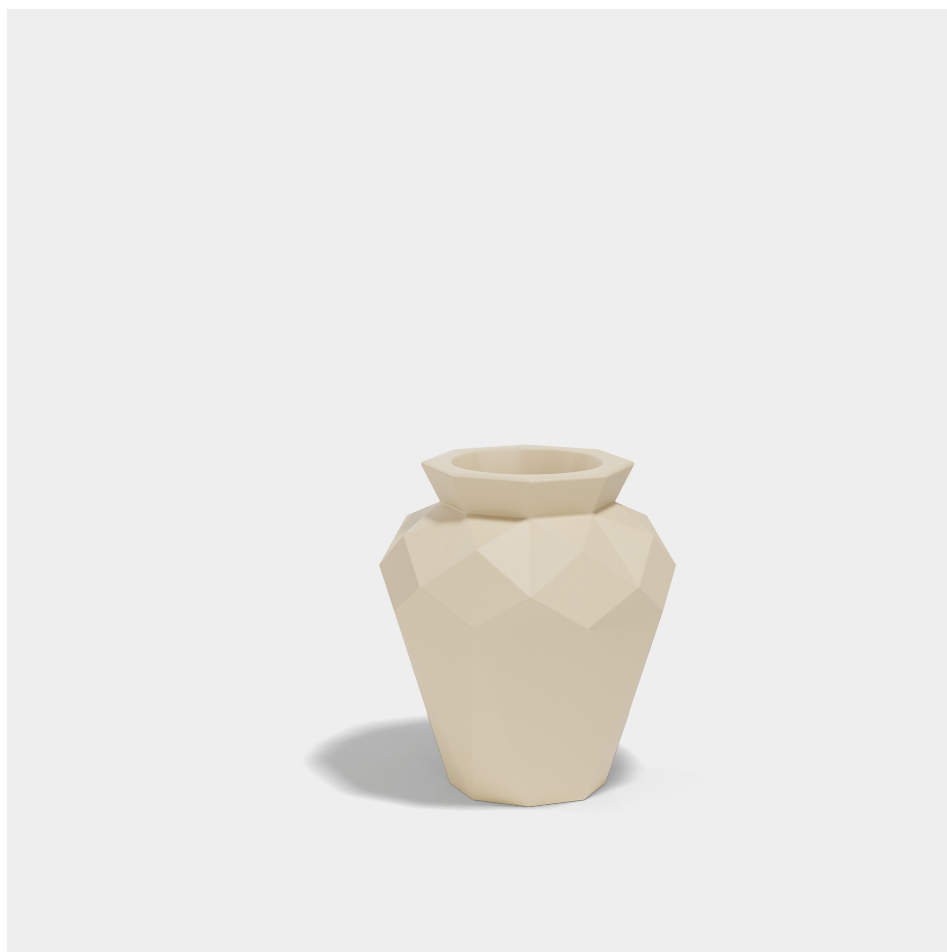

Origami hanami 55x55x60

by Studio Vondom

A collection of design pieces by Studio Vondom where the millenary tradition of the Japanese art of paper folding merges with the avant-garde of contemporary design.