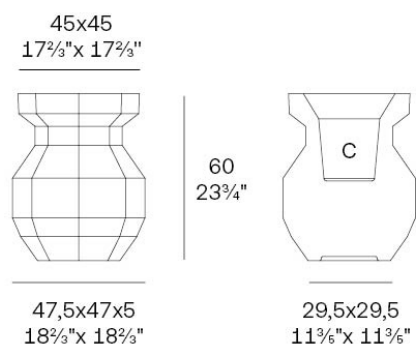

## Origami yuri 47,5x47,5x60

by Studio Vondom

A collection of design pieces by Studio Vondom where the millenary tradition of the Japanese art of paper folding merges with the avant-garde of contemporary design.

### Description

Weight: 7 Kg

Origami. Yuri Planter 60  
Origami. Yuri Macetero 60  
C = 33,5x33,5x31 - 13<sup>1</sup>/<sub>4</sub>"x13<sup>1</sup>/<sub>4</sub>"x12<sup>2</sup>/<sub>6</sub>"  
12,5 L - 3<sup>1</sup>/<sub>6</sub> Gal  
44217