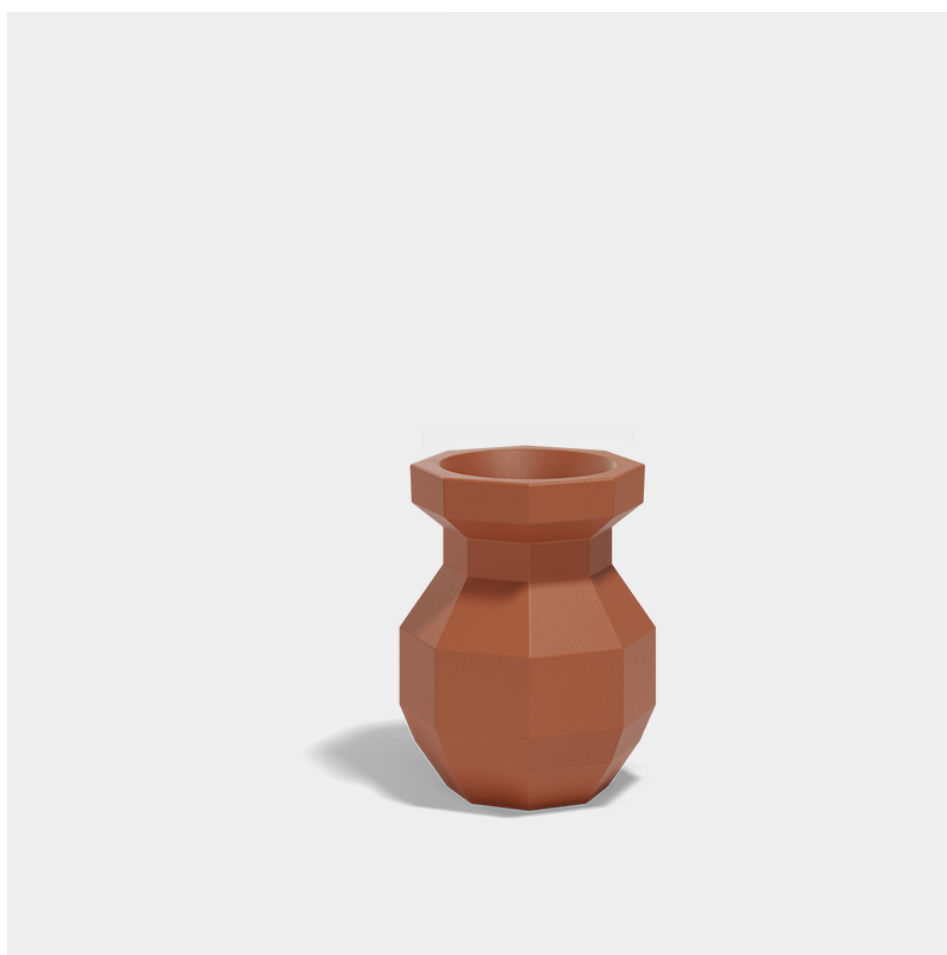

Info

Description

Weight: 7 Kg

Origami. Yuri Planter 60
Origami. Yuri Macetero 60
C = 33,5x33,5x31 - 13¹/₄"x13¹/₄"x12²/₆"
12,5 L - 3¹/₆ Gal
44217

Finishes

finishes

Basic

Ref. 44217A