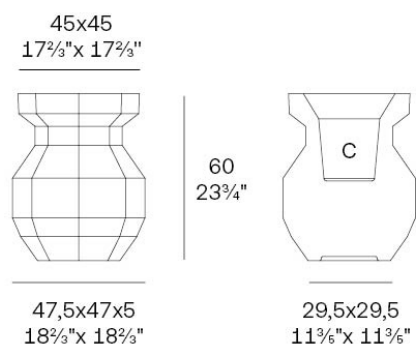

Info

Description

Weight: 7 Kg

Origami. Yuri Planter 60
Origami. Yuri Macetero 60
C = 33,5x33,5x31 - 13¹/₄"x13¹/₄"x12²/₆"
12,5 L - 3¹/₆ Gal
44217