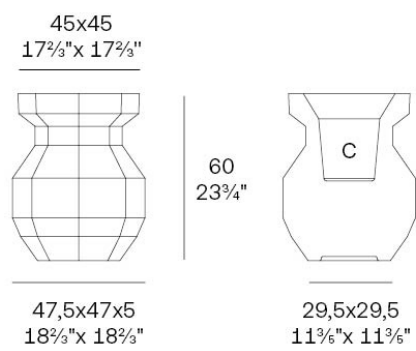

Origami yuri 47,5x47,5x60

by Studio Vondom

A collection of design pieces by Studio Vondom where the millenary tradition of the Japanese art of paper folding merges with the avant-garde of contemporary design.

Info

Description

Weight: 7 Kg

Origami. Yuri Planter 60
Origami. Yuri Macetero 60
C = 33,5x33,5x31 - 13 $\frac{1}{4}$ "x13 $\frac{1}{4}$ "x12 $\frac{5}{8}$ "
12,5 L - 3 $\frac{1}{8}$ Gal
44217

Finishes

finishes