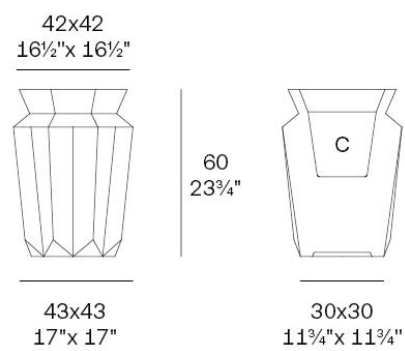

Info

Description

Weight: 7 Kg

Origami. Hasu Planter 60
Origami. Hasu Macetero 60
C = 31x31x31,5 - 12"x12"x12 3/8"
13 L - 3 2/3 Gal
44218