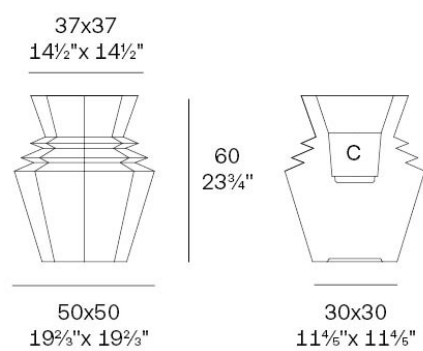

Info

Description

Weight: 7 Kg

Origami. Hinoki Planter 60
Origami. Hinoki Macetero 60
C = 28,5x28,5x31,5 - 11⅓"x11⅓"x12⅙"
10,5 L - 2⅔ Gal
44219

Finishes

finishes

Basic

Ref. 44219A