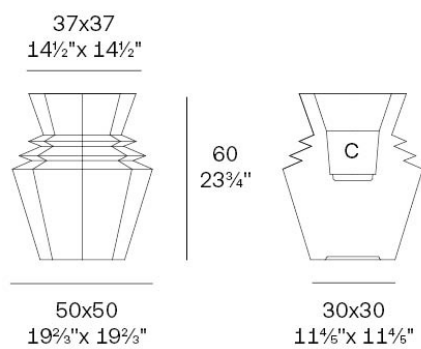

Info

Description

Weight: 7 Kg

Origami. Hinoki Planter 60
Origami. Hinoki Macetero 60
C = 28,5x28,5x31,5 - 11⅓"x11⅓"x12⅙"
10,5 L - 2⅔ Gal
44219

Finishes

finishes

BASIC

Ref. 44219A