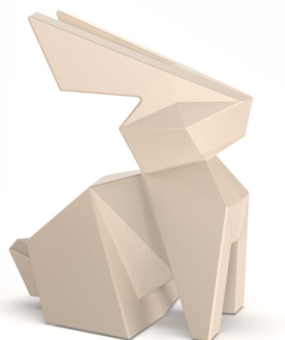

Origami kousagi by Studio Vondom

A collection of design pieces by Studio Vondom where the millenary tradition of the Japanese art of paper folding merges with the avant-garde of contemporary design.