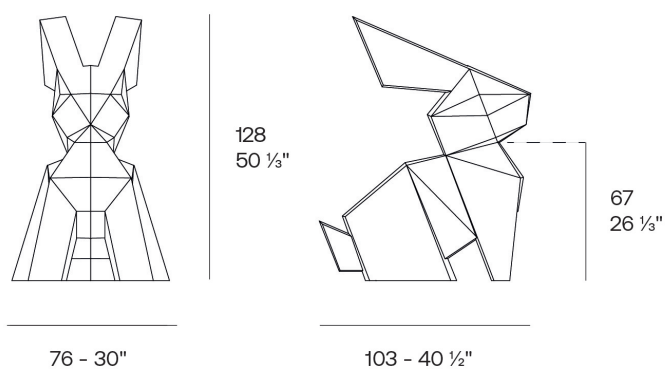

Weight: 20 Kg

Origami. Usagi
Origami. Usagi
44227

Finishes

finishes

Basic

Ref. 44227

white 2001

black 2002