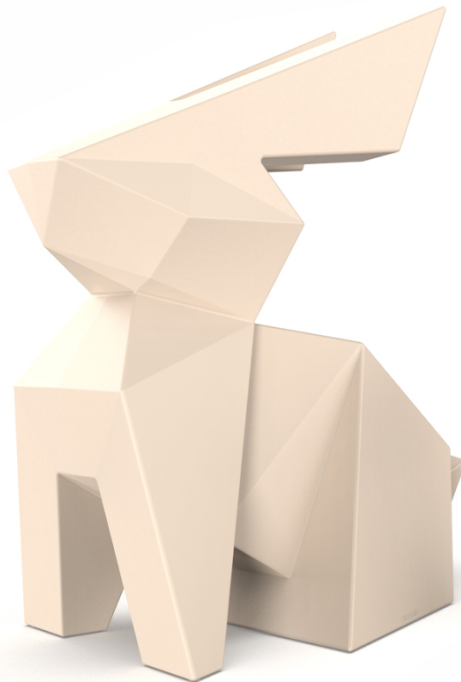

Origami usagi by Studio Vondom

A collection of design pieces by Studio Vondom where the millenary tradition of the Japanese art of paper folding merges with the avant-garde of contemporary design.

Info

Description

Weight: 20 Kg

Origami. Usagi
Origami. Usagi
44227

Finishes

finishes

Basic

Ref. 44227

white 2001

black 2002