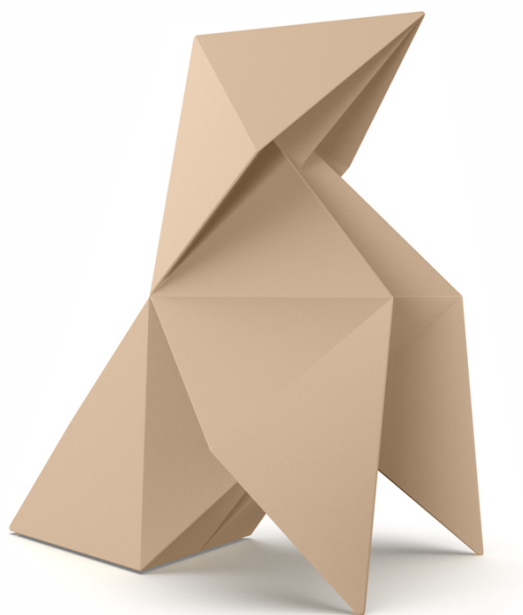

Origami kotori

by Studio Vondom

A collection of design pieces by Studio Vondom where the millenary tradition of the Japanese art of paper folding merges with the avant-garde of contemporary design.