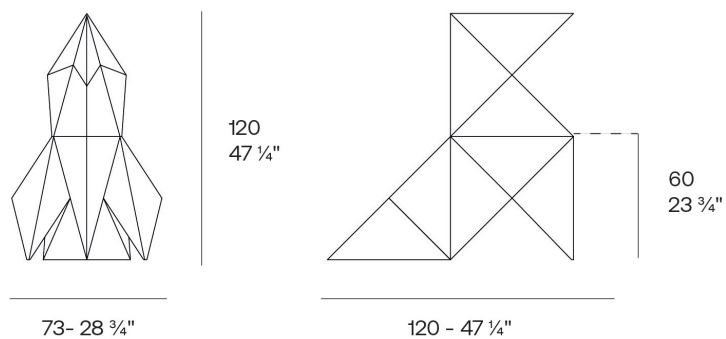

Weight: 16.81 Kg

Origami. Tori
Origami. Tori
44229

Finishes

finishes

Basic

Ref. 44229

white 2001

black 2002