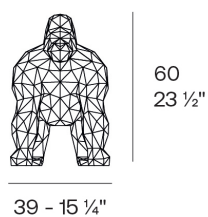

Info

Description

Weight: 4.8 Kg

Origami. Saru No Ko
Origami. Saru No Ko
44232

Finishes

finishes

Basic

Ref. 44232