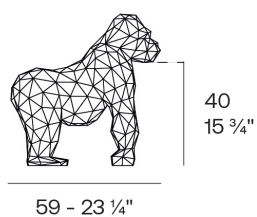

Info

Description

Weight: 4.8 Kg

Origami. Saru No Ko
Origami. Saru No Ko
44232

Finishes

finishes

Basic

Ref. 44232