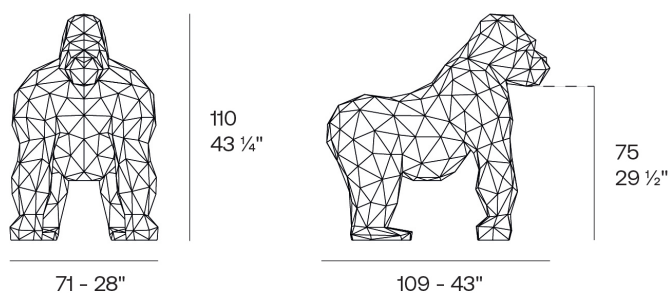

Description

Weight: 16.7 Kg

Origami. Wakai Saru
Origami. Wakai Saru
44233

Finishes

finishes

Basic

Ref. 44233

white 2001