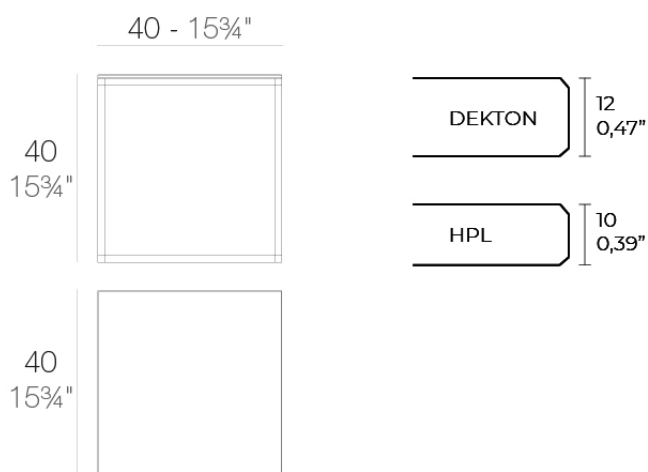

Info

Description

Item suitable for indoor and outdoor use.

Weight: 5.31 Kg

SUAVE Mesa Baja 40x40x40
SUAVE Low Table 15 3/4x15 3/4x15 3/4

Finishes

finishes

HPL Black Edge Top

gray

anthracite

ocean

HPL Black Edge Top

Ref. VVAR03046

white(black edge)

ecru(black edge)

black(black edge)