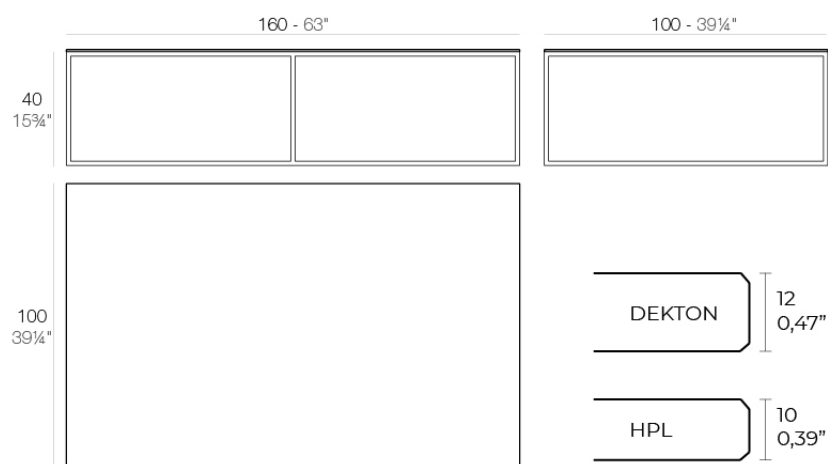

### Description

Item suitable for indoor and outdoor use.

Weight: 35.31 Kg

SUAVE Mesa Baja 160x100x40  
SUAVE Low Table 63x39 1/4 x 15 3/4