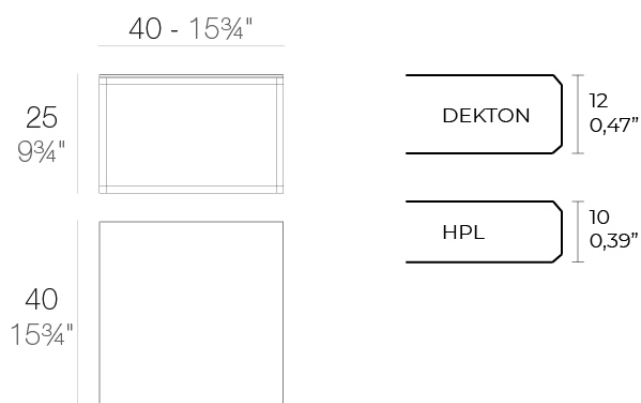

Pixel table 40x40x25

by Ramón Esteve

The Pixel collection, designed by Ramón Esteve for Vondom, transforms the concept of outdoor furniture with its inspiration in the small elements of colour that make up an image. Pixel not only adds style, but also offers infinite configuration possibilities, turning any space into a place of creativity and comfort.

Info

Description

Item suitable for indoor and outdoor use.

Weight: 4.11 Kg

PIXEL Mesa Baja 40x40x25
PIXEL Low Table 15³/₄x15³/₄x9³/₄

Finishes

finishes

HPL Black Edge Top
Ref. 44315