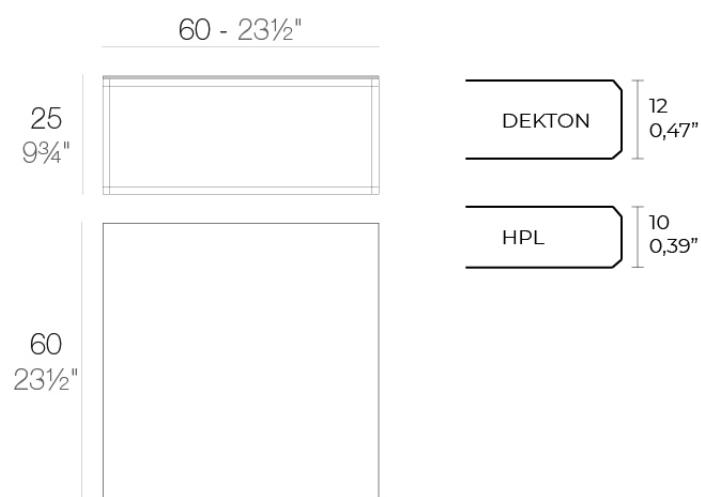

Info

Description

Item suitable for indoor and outdoor use.

Weight: 9.18 Kg

PIXEL Mesa Baja 60x60x25
PIXEL Low Table 23½x23½x9¾

Finishes

finishes

HPL Black Edge Top