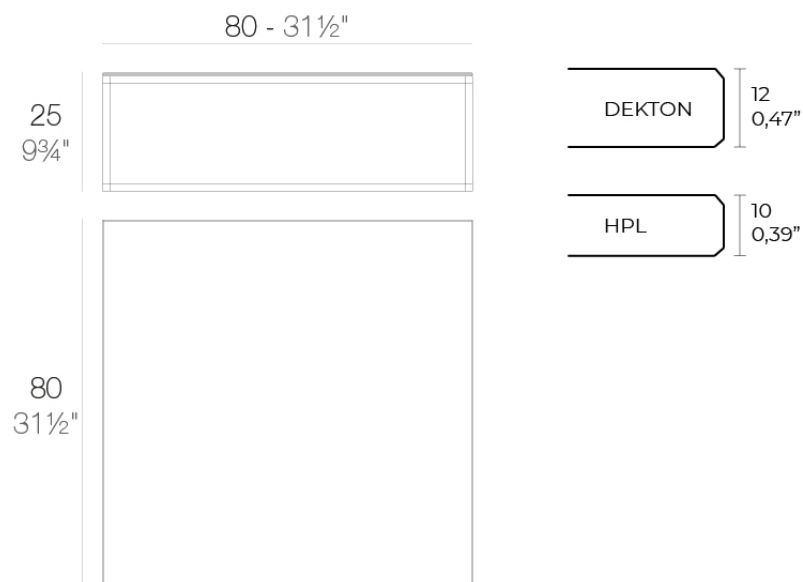

Info

Description

Item suitable for indoor and outdoor use.

Weight: 14.3 Kg

PIXEL Mesa Baja 80x80x25
PIXEL Low Table 31 1/2x31 1/2x9 3/4

Finishes

finishes

HPL Black Edge Top