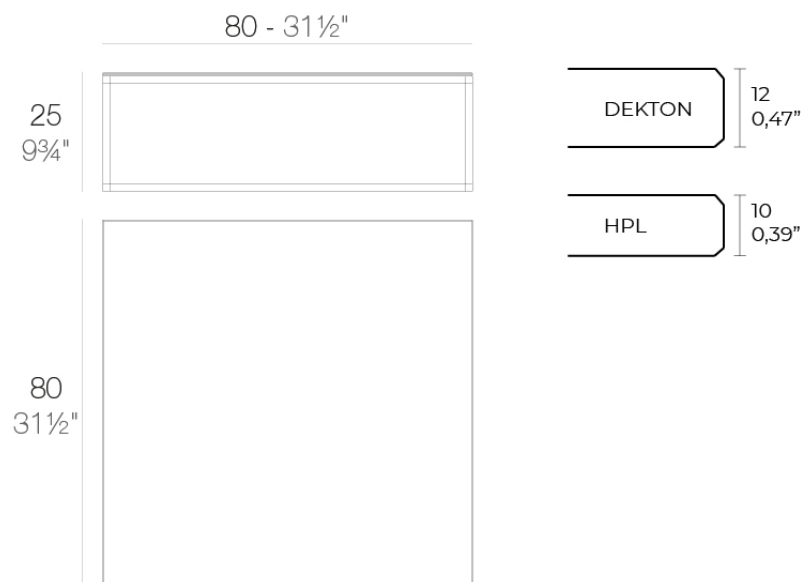

### Description

Item suitable for indoor and outdoor use.

Weight: 14.3 Kg

PIXEL Mesa Baja 80x80x25  
PIXEL Low Table 31 1/2x31 1/2x9 3/4