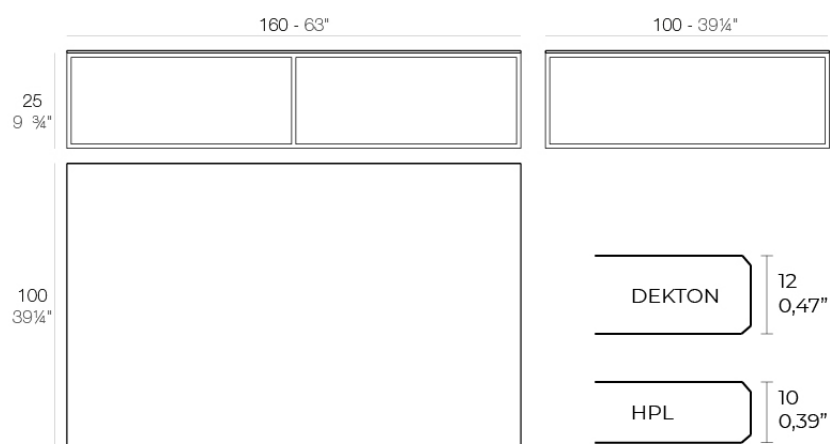

Info

Description

Item suitable for indoor and outdoor use.

Weight: 34.01 Kg

PIXEL Mesa Baja 160x100x25
PIXEL Low Table 63x39 1/4x9 3/4

Finishes

finishes

HPL Black Edge Top