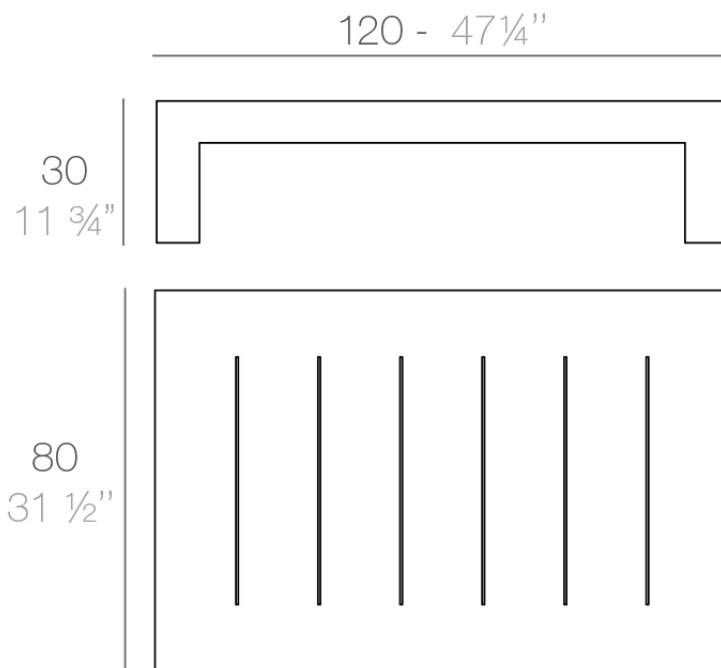

Info

Description

Made of polyethylene resin by rotational moulding. 100% Recyclable. Item suitable for indoor and outdoor use. Available in different finishes.

Weight: 16 Kg

JUT Mesa Baja 120 x 80
JUT Low Table 47 1/4" x 31 1/2"