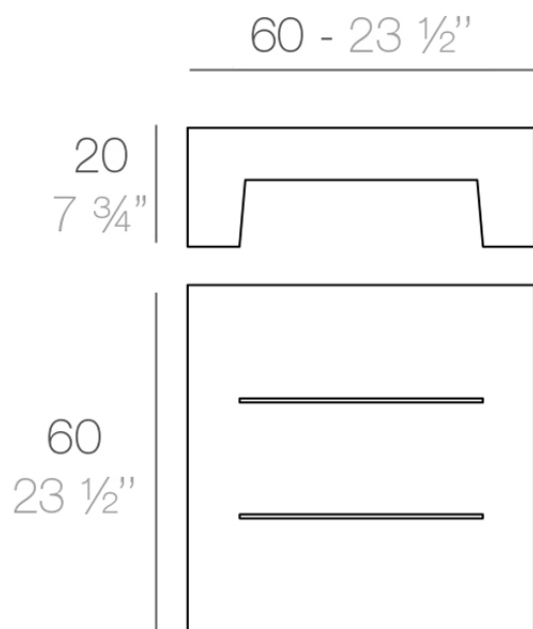

### Description

Made of polyethylene resin by rotational moulding. 100% Recyclable. Item suitable for indoor and outdoor use. Available in different finishes.

Weight: 6 Kg

JUT Mesa Baja 60 x 60  
JUT Low Table 23 1/2" x 23 1/2"