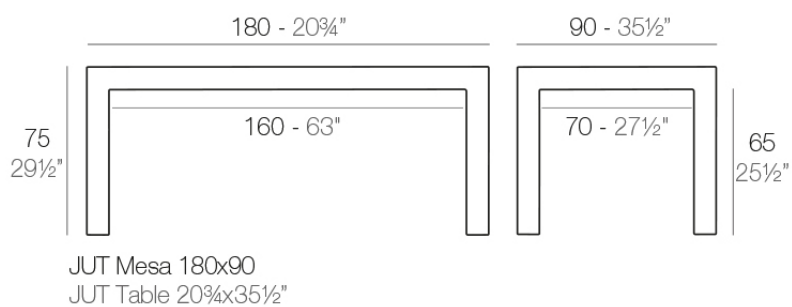

Info

Description

Made of polyethylene resin by rotational moulding. 100% Recyclable. Item suitable for indoor and outdoor use. Available in different finishes.

Weight: 40 Kg

Finishes

finishes

Basic

Ref. 44406